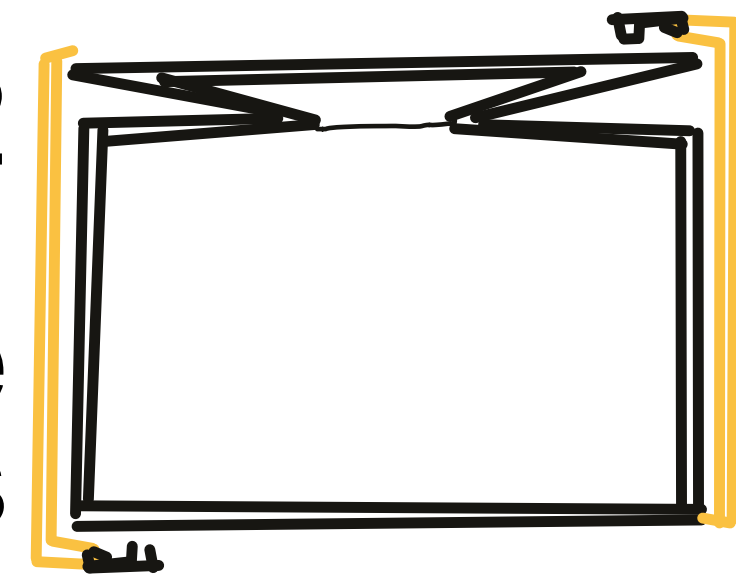

COVE™ - Modular Organizer

by KNARLYVANS

Fold Flat
& Expand

Fold down
bottom
support

3 position
divider

Use 1/2
Expanded
for more
configurations

Connect
multiple organizers
to expand your space